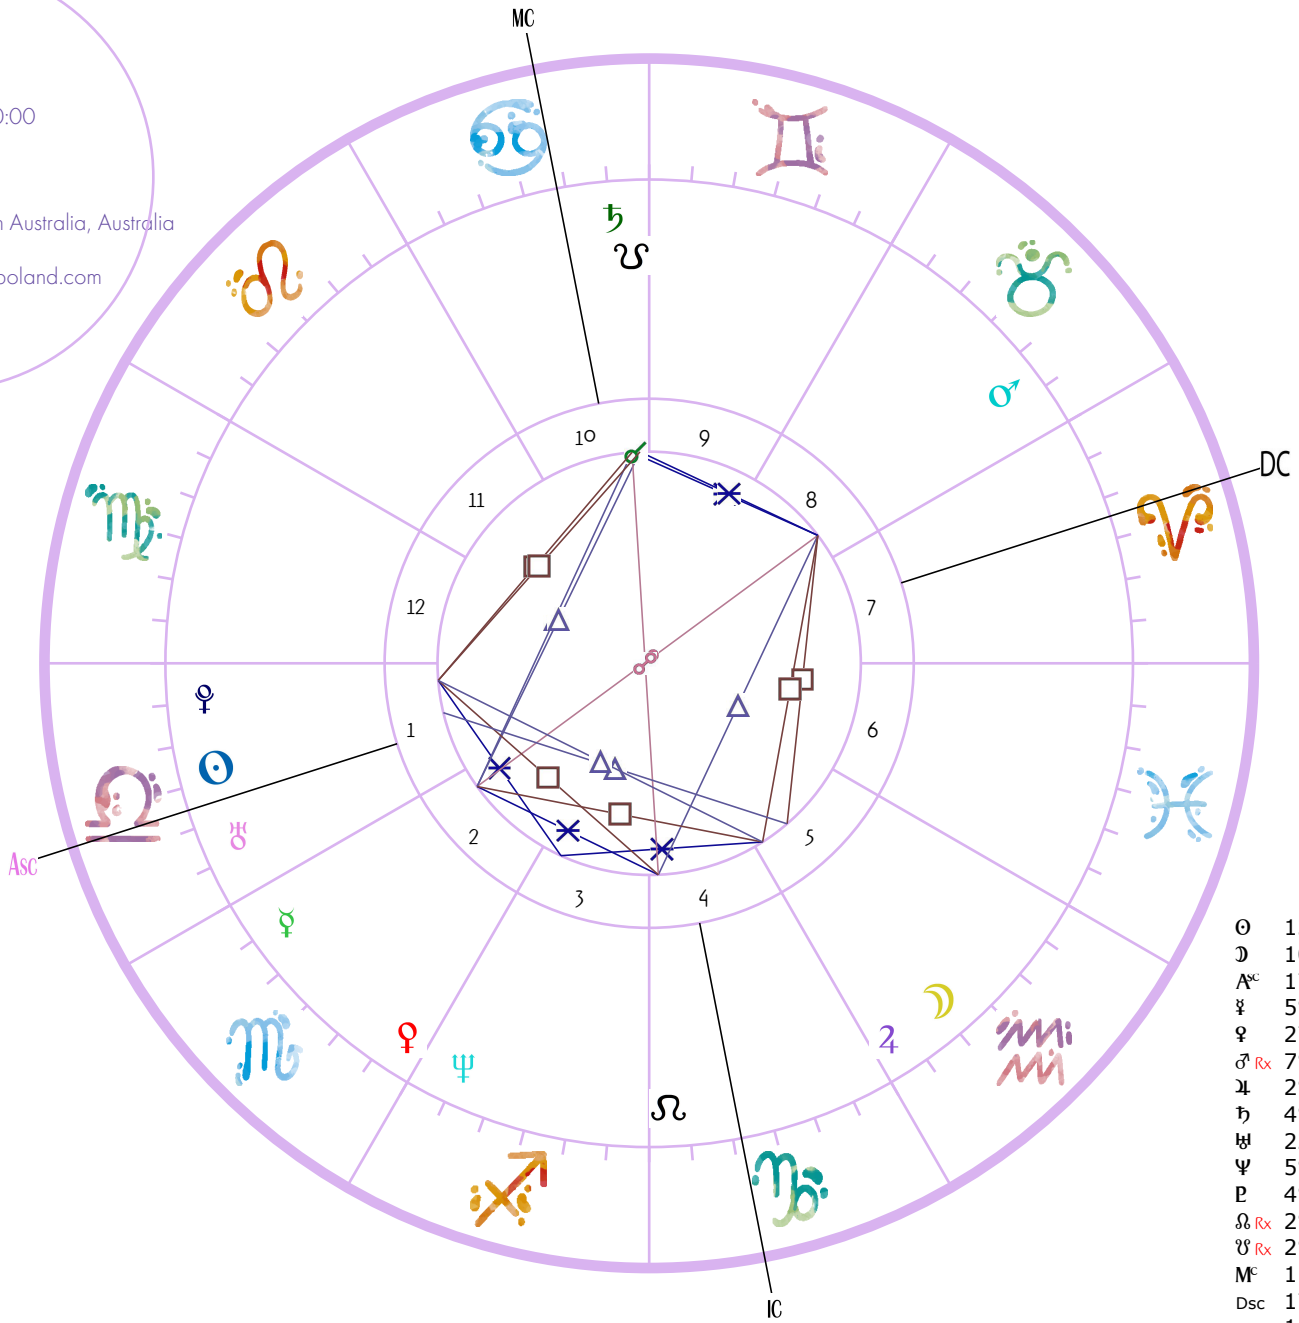

Overleaf you will find a really straight-forward list of where all your planets are. It might look like a simple list but it's actually the starting point and gateway to your whole chart.

Understanding your own chart will give you a chance to know more about yourself than you probably ever thought possible! Yasmin and the Moonology team P.S. Now that we're connected, you'll also receive my Month Ahead stars, plus some exclusive offers and competitions. You can unsubscribe from receiving these at any time!

YASMIN BOLAND'S *Free chart*

Name:
Janet

Birth Date:
Oct.07,1973 06:00:00

Time Zone:
AWST

Location:
Rockingham, Western Australia, Australia

Produced by:
<https://www.yasminboland.com>

☉	13°30'5"	♈
☽	10°40'30"	♋
♈	17°41'59"	♈
♀	5°36'14"	♎
☿	27°14'20"	♏
♂ ^{Rx}	7°10'9"	♈
♋	2°23'54"	♋
♅	4°38'54"	♁
♁	22°47'45"	♈
♄	5°21'50"	♈
♁	4°38'45"	♈
♁ ^{Rx}	2°29'15"	♋
♃ ^{Rx}	2°29'14"	♁
♁	11°0'0"	♁
♁ ^{Sc}	17°41'59"	♈
♁	11°0'0"	♋

SO HERE IS A LIST OF YOUR PLANETS - THE GATEWAY TO YOUR ASTROLOGY CHART!

* Please note we use the oldest 'house' system, Whole Sign Houses. If you cast your chart elsewhere and get different planetary house placements, this will likely be because you're using a program which uses a different house system. As you go along your astrological journey, you can choose which system you prefer.